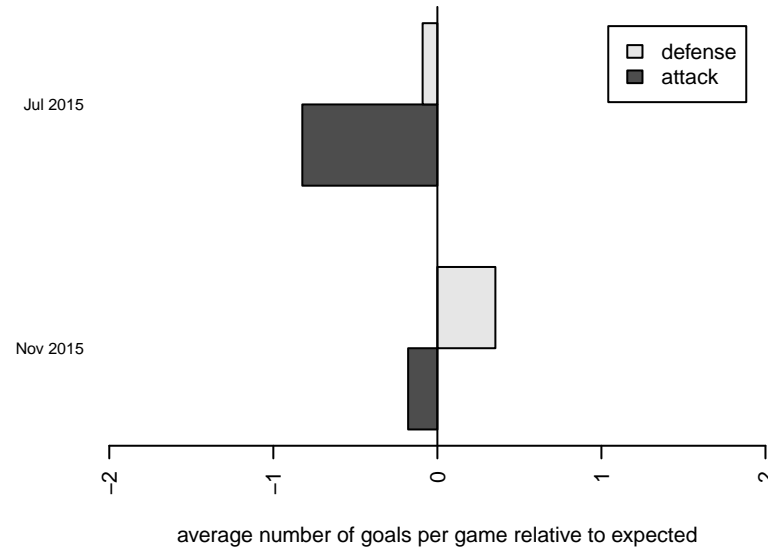

**CV Crossfire Red G99**  
 Dots are actual minus expected GF (blue circles) and GA (red triangles).  
 Blue line is smoothed change in attack strength. Red is smoothed change in defense strength.

**attack and defense variance (black dot)  
relative to other teams  
and top 10 in region**

**attack and defense rating  
relative to others at age  
and all opponents in last 13 months**

**attack and defense rating  
relative to others at age  
and all opponents in last 13 months**

**Performance relative to 13 month average**

**Performance relative to 13 month average**

Distribution of opponents  
 Red = Lose zone, Blue = Win zone, Green = Even  
 Black line separates win/lose zones

lot. A=Neither has attack advantage, B=Opponent has both attack and defense advantage, C=Opponent has both attack and defense disadvantage, D=Both have