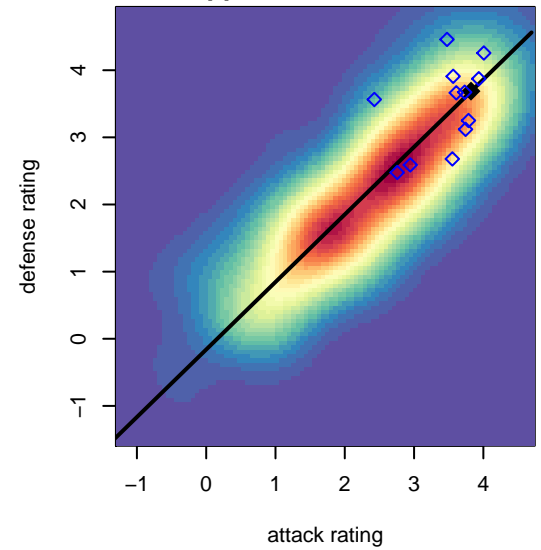

# CV Crossfire Red G99

, CAN  
 G99 total strength=1883  
 attack=45.67 defense=39.97

alt names used:  
 CV CROSSFIRE 99G RED (CAN)  
 CV CROSSFIRE 99G RED (CAN)  
 CV CROSSFIRE 99G RED

Venues played:  
 2015 Surf Cup Surf Super Cup U16  
 2015 FWRL CAN CRL U16  
 2015 Surf College Showcase Swami's Showca

**CV Crossfire Red G99**  
 Dots are actual minus expected GF (blue circles) and GA (red triangles).  
 Blue line is smoothed change in attack strength. Red is smoothed change in defense strength.

**attack and defense variance (black dot)  
relative to other teams  
and top 10 in region**

**attack and defense rating  
relative to others at age  
and all opponents in last 13 months**

**attack and defense rating  
relative to others at age  
and all opponents in last 13 months**

**Performance relative to 13 month average**

**Performance relative to 13 month average**

Distribution of opponents  
 Red = Lose zone, Blue = Win zone, Green = Even  
 Black line separates win/lose zones

lot. A=Neither has attack advantage, B=Opponent has both attack and defense advantage, C=Opponent has both attack and defense disadvantage, D=Both have