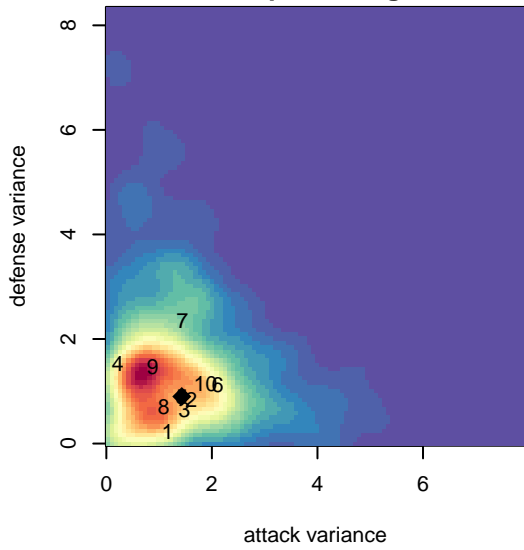

# CV Crossfire Red G99

, CAN  
 G99 total strength=1883  
 attack=45.67 defense=39.97

alt names used:  
 CV CROSSFIRE 99G RED (CAN)  
 CV CROSSFIRE 99G RED (CAN)  
 CV CROSSFIRE 99G RED

Venues played:  
 2015 Surf Cup Surf Super Cup U16  
 2015 FWRL CAN CRL U16  
 2015 Surf College Showcase Swami's Showca

**CV Crossfire Red G99**  
 Dots are actual minus expected GF (blue circles) and GA (red triangles).  
 Blue line is smoothed change in attack strength. Red is smoothed change in defense strength.

**attack and defense variance (black dot)  
relative to other teams  
and top 10 in region**

**Performance relative to 13 month average**

Distribution of opponents  
 Red = Lose zone, Blue = Win zone, Green = Even  
 Black line separates win/lose zones

lot. A=Neither has attack advantage, B=Opponent has both attack and defense advantage, C=Opponent has both attack and defense disadvantage, D=Both have