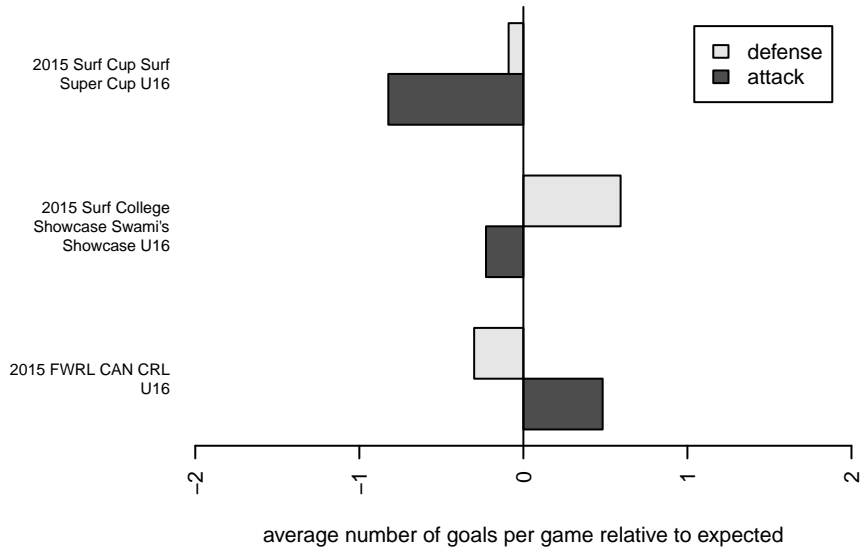

# CV Crossfire Red G99

, CAN  
 G99 total strength=1883  
 attack=45.67 defense=39.97

alt names used:  
 CV CROSSFIRE 99G RED (CAN)  
 CV CROSSFIRE 99G RED (CAN)  
 CV CROSSFIRE 99G RED

Venues played:  
 2015 Surf Cup Surf Super Cup U16  
 2015 FWRL CAN CRL U16  
 2015 Surf College Showcase Swami's Showca

**CV Crossfire Red G99**  
 Dots are actual minus expected GF (blue circles) and GA (red triangles).  
 Blue line is smoothed change in attack strength. Red is smoothed change in defense strength.

**attack and defense variance (black dot)  
relative to other teams  
and top 10 in region**

**attack and defense rating  
relative to others at age  
and all opponents in last 13 months**

**attack and defense rating  
relative to others at age  
and all opponents in last 13 months**

**Performance relative to 13 month average**

**Performance relative to 13 month average**

Distribution of opponents  
 Red = Lose zone, Blue = Win zone, Green = Even  
 Black line separates win/lose zones

lot. A=Neither has attack advantage, B=Opponent has both attack and defense advantage, C=Opponent has both attack and defense disadvantage, D=Both have