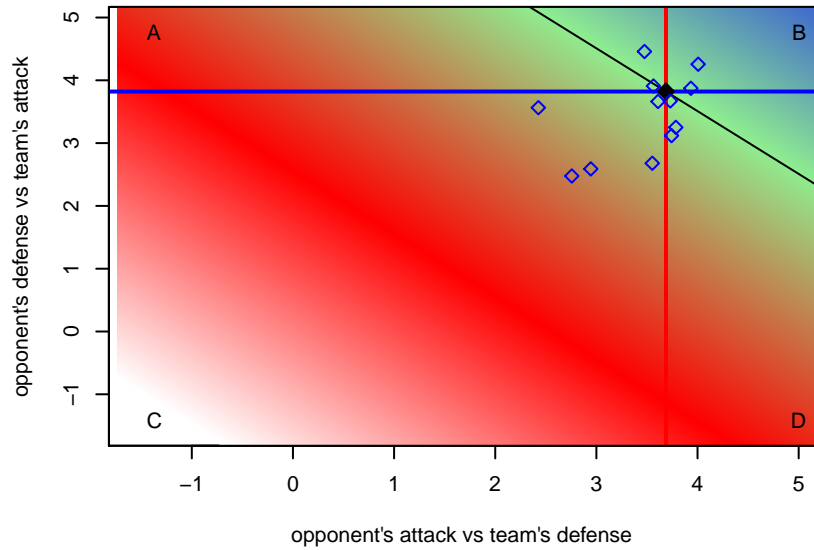

**CV Crossfire Red G99**  
 Dots are actual minus expected GF (blue circles) and GA (red triangles).  
 Blue line is smoothed change in attack strength. Red is smoothed change in defense strength.

**attack and defense variance (black dot)  
relative to other teams  
and top 10 in region**

**attack and defense rating  
relative to others at age  
and all opponents in last 13 months**

**attack and defense rating  
relative to others at age  
and all opponents in last 13 months**

**Performance relative to 13 month average**

**Performance relative to 13 month average**

Distribution of opponents  
 Red = Lose zone, Blue = Win zone, Green = Even  
 Black line separates win/lose zones

lot. A=Neither has attack advantage, B=Opponent has both attack and defense advantage, C=Opponent has both attack and defense disadvantage, D=Both have